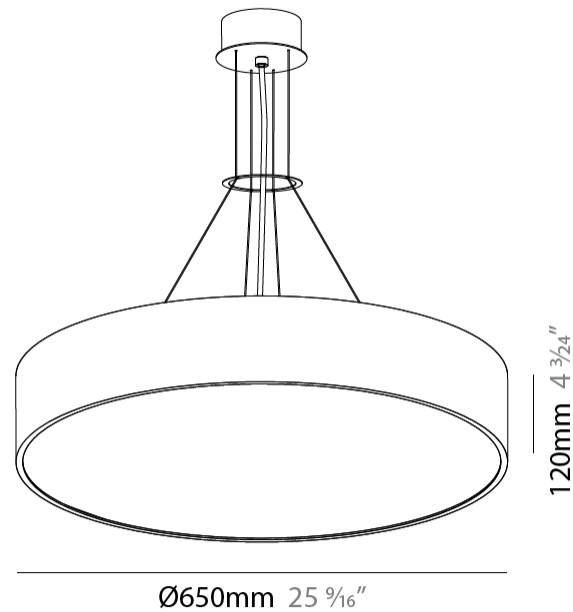

GENERAL

Series: Sign
Brand: Prolicht
Division: Architectural
Mounting Type: Suspension
Mounting Location: Ceiling
Subcategory: Pendant

PHYSICAL

Shape: Round
Diameter (mm): 650
Diameter (in): 25 ³/₁₆"
Depth (mm): 120
Depth (in): 4 ³/₄"
Max. Overall Height (mm): 2120
Max. Overall Height (in): 83 ⁷/₁₆"
Light Distribution: Direct
Weight (kg): 8.505
Weight (lbs): 18.75
Diffuser: PMMA - Opal or Micro-Prism
Fixture Finish: SSR / BKV / CWI / CRY / HAB / UFT / ITA / RUA / FTG / MYG / LOD / PUS / FRO / FUP / KIA / POP / BLS / SPG / MEY / GOH / GUM / CHC / COM / ABZ / JAG / OBR / MOS / ROR
Fixture Material: Extruded Aluminum / Steel
Cable Details: 2000mm or 6000mm Transparent Cable

ELECTRICAL

Lamp Type: LED (Zhaga Standard)
Input Wattage (W): 66.5
Total Output Wattage (W): 57
Dimming: Tri-Mode (Non-Dimming and Phase Dimming (120Vac only) and 0-10V Dimming)
Driver Included: Yes
Driver Location: Integrated
Driver Type: Constant Current - Universal
Driver Class: Class 2
Input Voltage (V): 120 - 277
Constant Current (MA): 500

LED

Color Temperature (°K): 2700 / 3000 / 3500 / 4000
Max. Delivered Lumen (lm): 5535 / 6194 / 6358 / 6594
Nominal Lumen (lm): 7410 / 8292 / 8512 / 8828
CRI: >80 CRI
Efficiency (%): 73
Lamp Life (hrs): 50000

OPTICAL

Beam Angle: 110

RATINGS AND CERTIFICATIONS

Certified By: Certified for North American Standards
IP rating: IP20